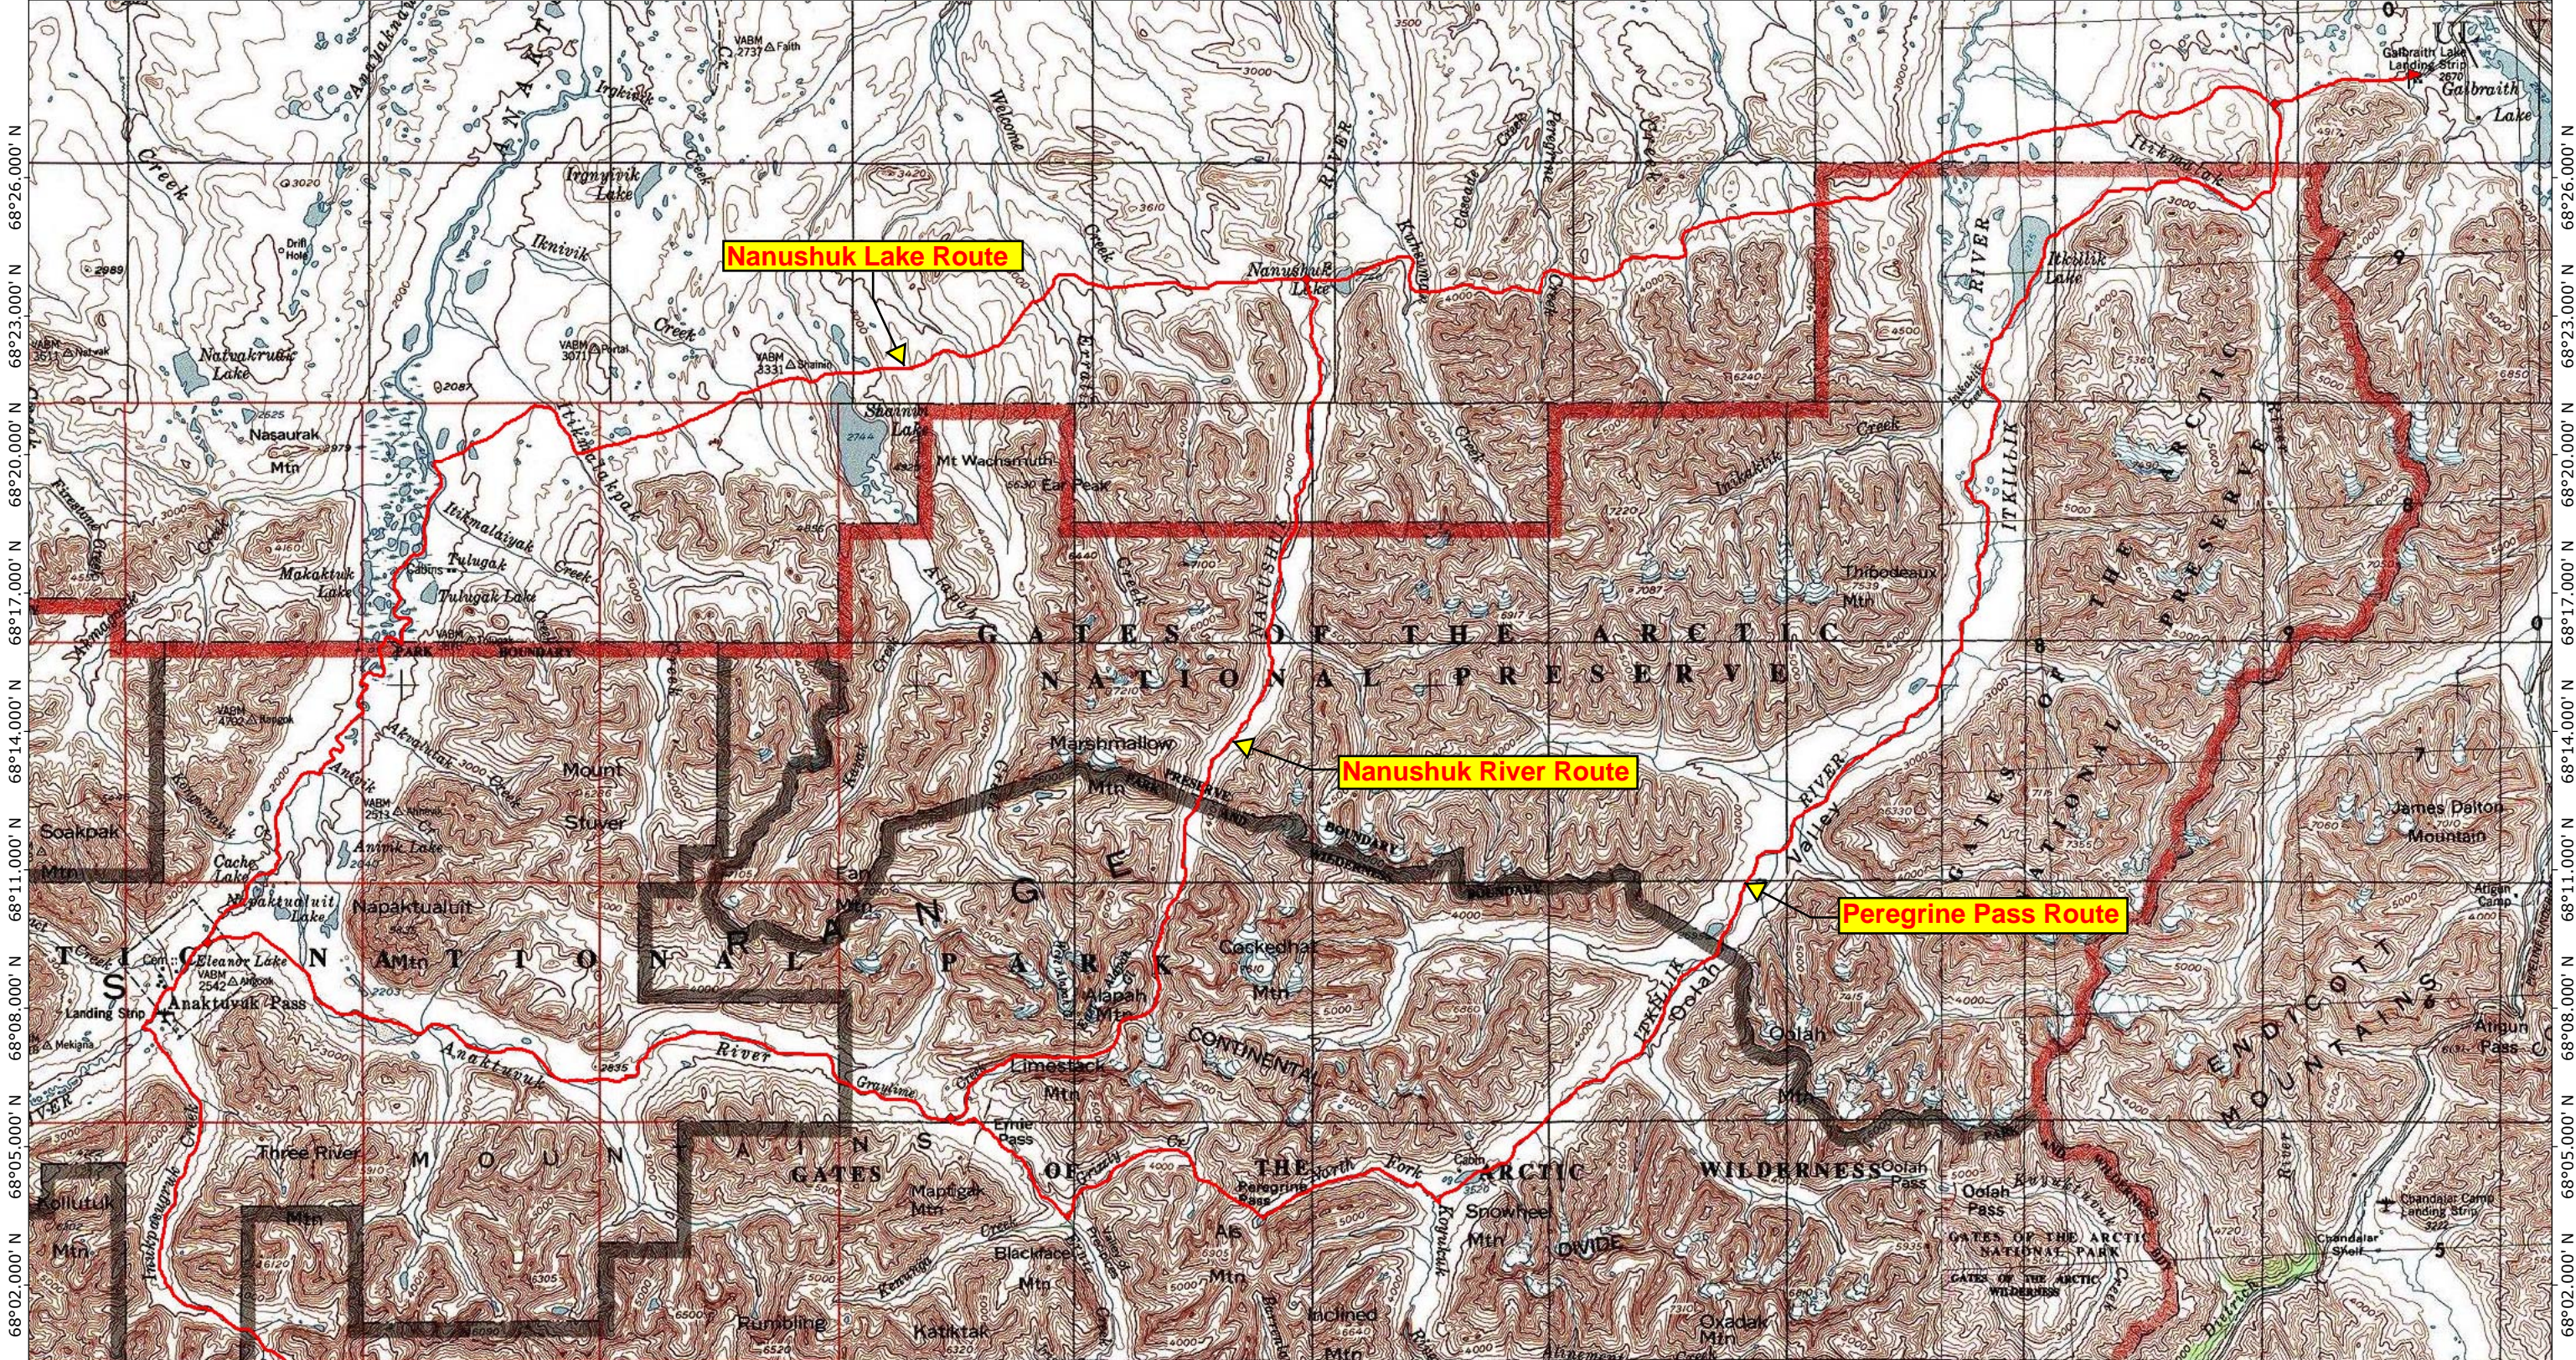

Alaska Mountain Wilderness Ski Classic Stage 1

151°47.000' W 151°38.000' W 151°29.000' W 151°20.000' W 151°11.000' W 151°02.000' W 150°53.000' W 150°44.000' W 150°35.000' W 150°26.000' W 150°17.000' W 150°08.000' W 149°59.000' W 149°50.000' W 149°41.000' W WGS84 149°25.000' W

Map created with **TOPOID** ©2008 National Geographic

**SUMMIT**  
CONSULTING SERVICES Inc.

TN MN  
21°  
03/10/10